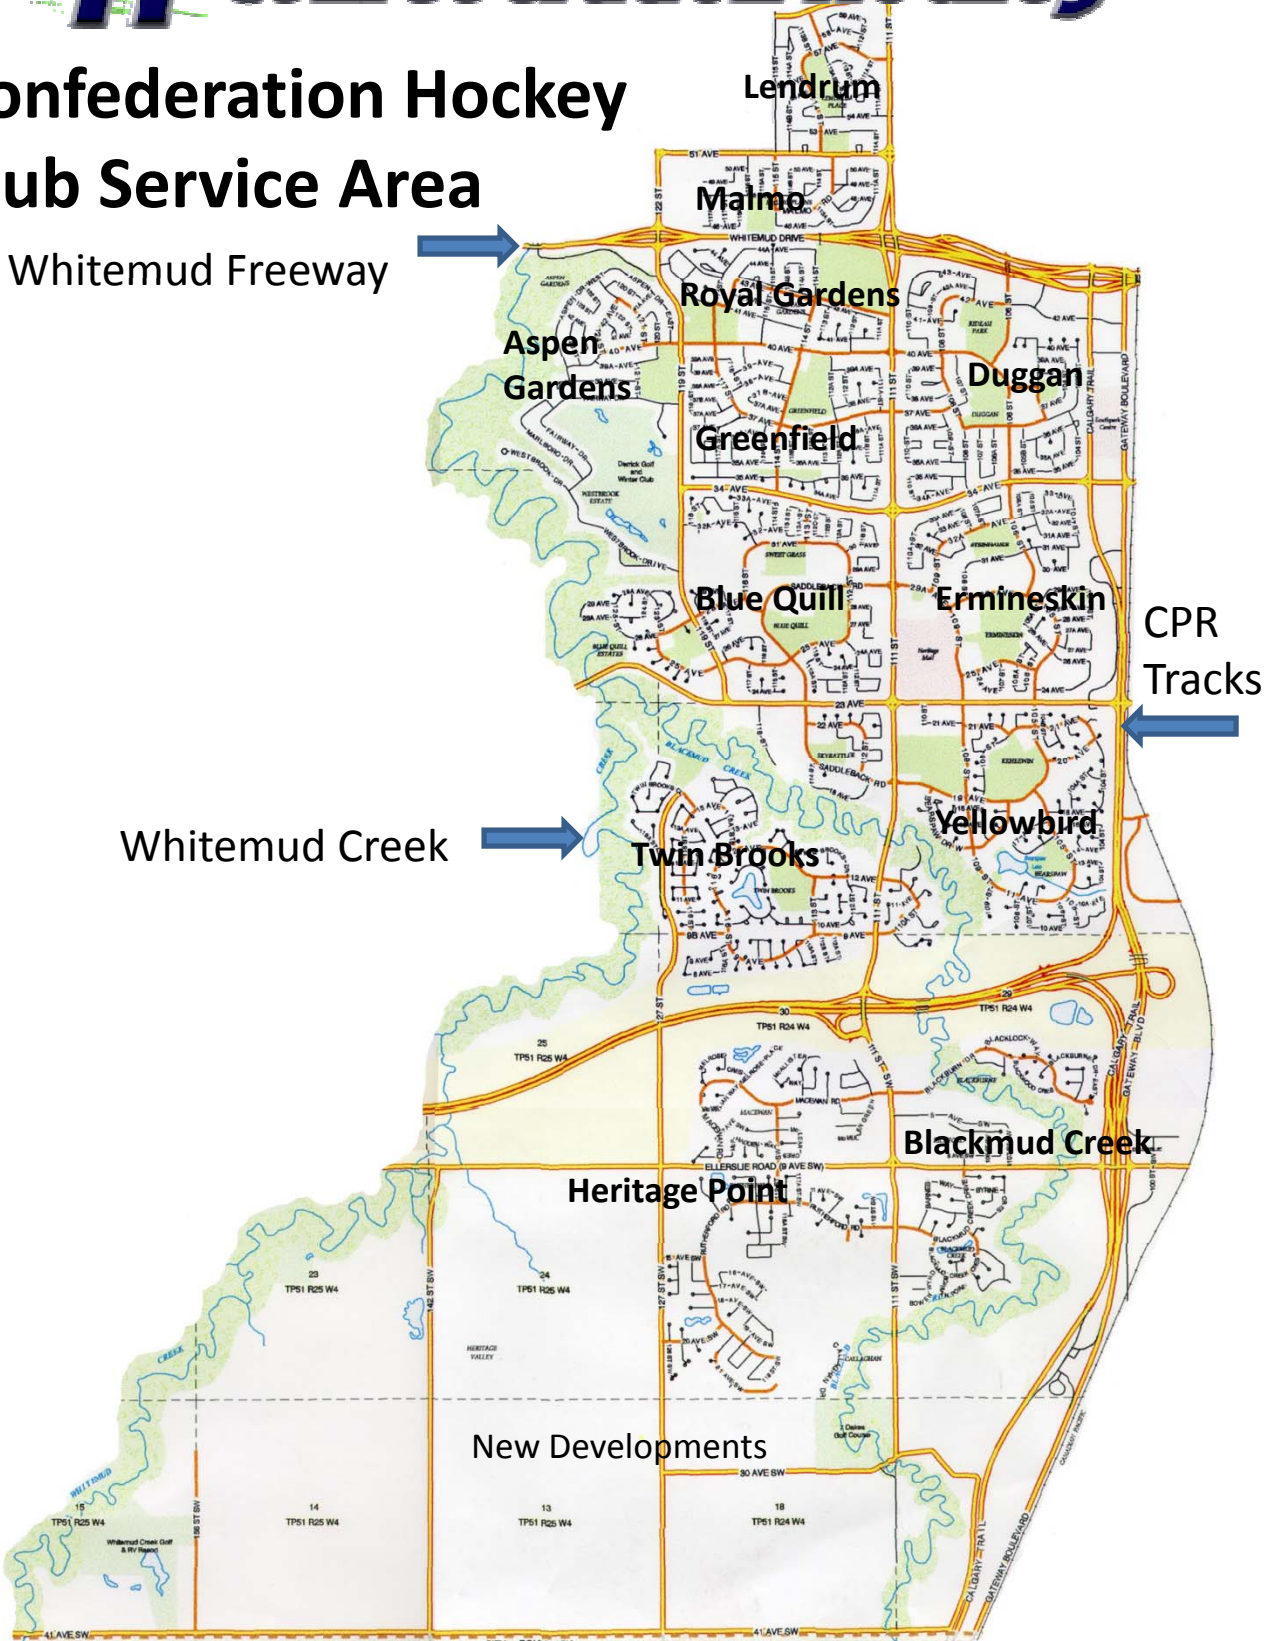

# Confederation Hockey

## Confederation Hockey Club Service Area

Whitemud Freeway

Whitemud Creek

CPR  
Tracks

South City Limits